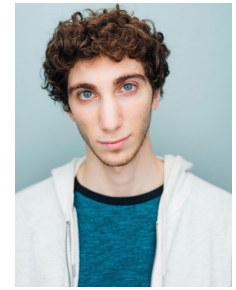

# Brett Fox

brettfox318@gmail.com | 609-922-4586  
Height: 6'0" | Weight: 150 lbs

## Theater Performance

---

The Curious Incident of the Dog in the Night	Rodger/Duty Sergeant Voice Two/Drunk one	MSU Mainstage   Heather Benton
Theater on the Move	Ensemble	Studio   Jim Ligon
Comedy Lab	Charles/Felix	Studio   Ellen Lancaster
Lysistrata	Geezer #1	MSU Mainstage   Erin Gorski
As You Like It	Male Understudy	MSU Mainstage   Avery Glymp

## Film/TV

---

The Burglary	Lead	Short Film   The Undergrads
50's ex	Supporting	Short Film   The Undergrads
Guy Code	Supporting	Short Film   Dalton Snider-Smith